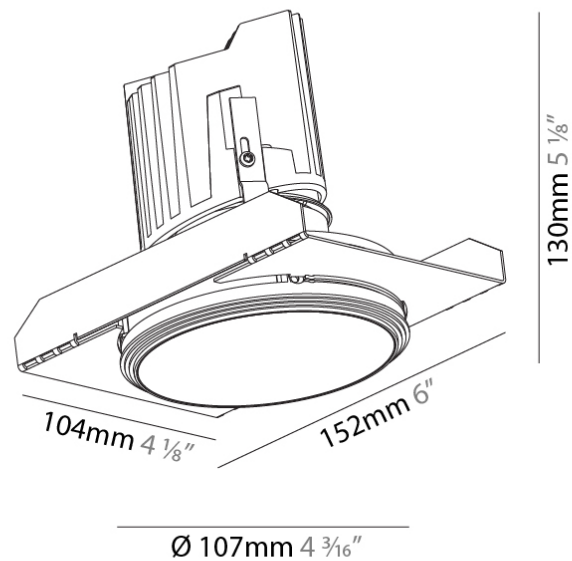

ELECTRICAL

Lamp Type: LED (Zhaga Standard)
Input Wattage (W): 13
Total Output Wattage (W): 11.8
Dimming: Tri-Mode (Non-Dimming and Phase Dimming (120Vac only) and 0-10V Dimming)
Driver Included: No
Driver Location: Recessed Housing
Driver Type: Constant Current - Universal
Driver Class: Class 2
Housing: See components
Input Voltage (V): 120 - 277
Constant Current (MA): 350

LED

Number of LEDs: 1
Color Temperature (°K): 2700 / 3000 / 3500 / 4000
Max. Delivered Lumen (lm): 876 / 909 / 955 / 974
Nominal Lumen (lm): 1304 / 1352 / 1421 / 1450
CRI: >90 CRI
Efficiency (%): 87.9 / 88.4 / 87.9
Lamp Life (hrs): 50000
Upon Request: RGB-W Tunable White Special Color Temperature Special LED

OPTICAL

Reflector°: 18 / 42 / 60
Optic°: Lens Pack - No Lens / Linear Spread Lens / Honeycomb / Spread Lens
Upon Request: Special Beam Angles

RATINGS AND CERTIFICATIONS

382, F 416-247-9319, www.zaneen.com

Not to be used in conjunction with other Zaneen products at the end of the existing Model #. For assistance on 'custom' specifications, contact zteam@zaneen.com. In a constant effort to supply the best product, we reserve the right to change specifications or materials without notice. The most recent specification sheets are found at zaneen.com

IP rating: IP20