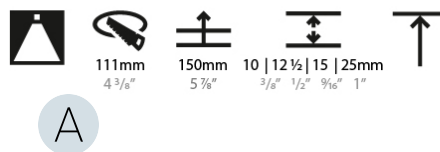

ELECTRICAL

Lamp Type: LED (Zhaga Standard)
Input Wattage (W): 13
Total Output Wattage (W): 11.8
Dimming: Tri-Mode (Non-Dimming and Phase Dimming (120Vac only) and 0-10V Dimming)
Driver Included: No
Driver Location: Recessed Housing
Driver Type: Constant Current - Universal
Driver Class: Class 2
Housing: See components
Input Voltage (V): 120 - 277
Constant Current (MA): 350

LED

Number of LEDs: 1
Color Temperature (°K): 2700 / 3000 / 3500 / 4000
Max. Delivered Lumen (lm): 876 / 909 / 955 / 974
Nominal Lumen (lm): 1304 / 1352 / 1421 / 1450
CRI: >90 CRI
Efficiency (%): 87.9 / 88.4 / 87.9
Lamp Life (hrs): 50000
Upon Request: RGB-W Tunable White Special Color Temperature Special LED

OPTICAL

Reflector°: 18 / 42 / 60
Optic°: Lens Pack - No Lens / Linear Spread Lens / Honeycomb / Spread Lens
Upon Request: Special Beam Angles

RATINGS AND CERTIFICATIONS

382, F 416-247-9319, www.zaneen.com

Not to be used in conjunction with other Zaneen products at the end of the existing Model #. For assistance on 'custom' specifications, contact zteam@zaneen.com. In a constant effort to supply the best product, we reserve the right to change specifications or materials without notice. The most recent specification sheets are found at zaneen.com

IP rating: IP20